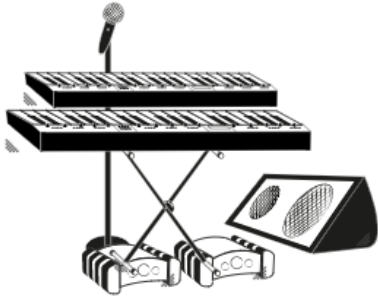

# Stage Plot

## Nate – Keyboards

- XLR mic vocals
- XLR Top Keys (mono - right)
- XLR Bottom Keys (mono - left)
- Floor Monitor (no amp)